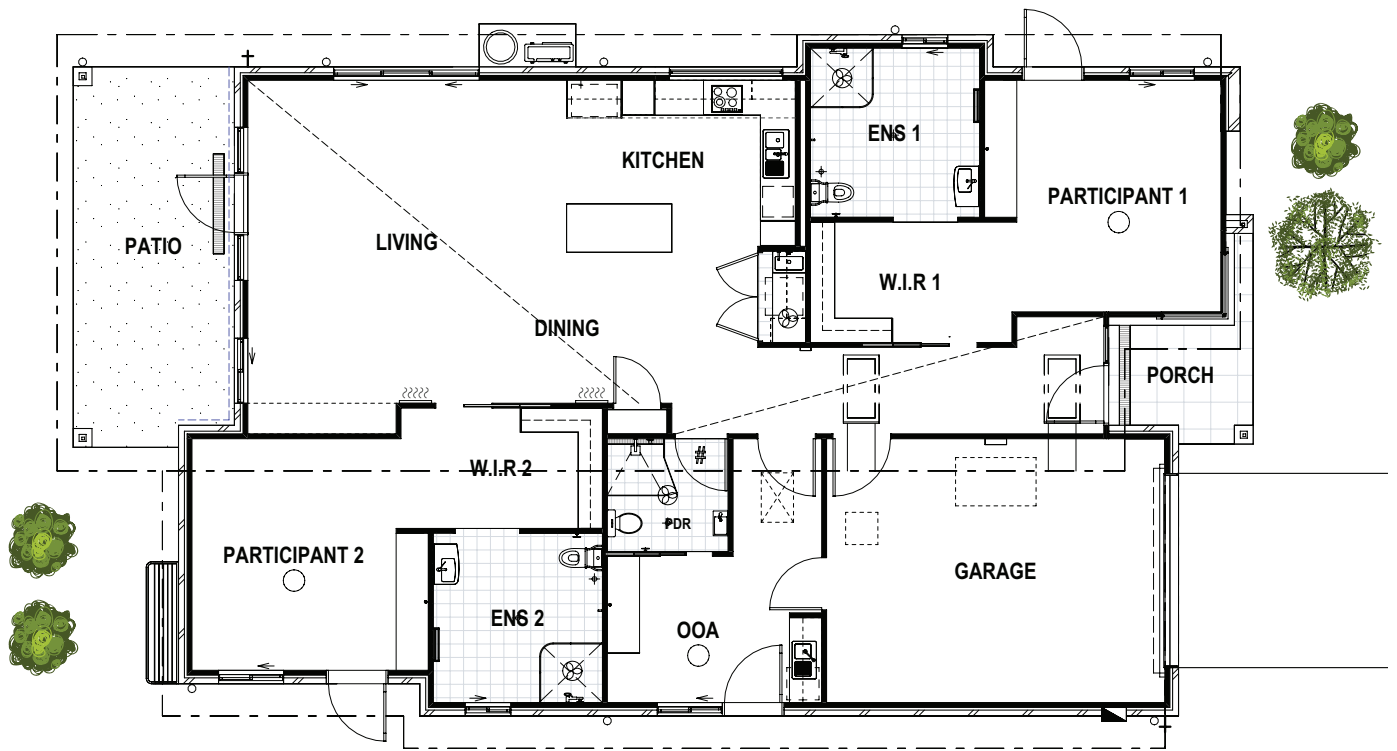

**HOUSE & LAND PACKAGE
AVAILABLE NOW**

19 NORTH STREET
Frederickton